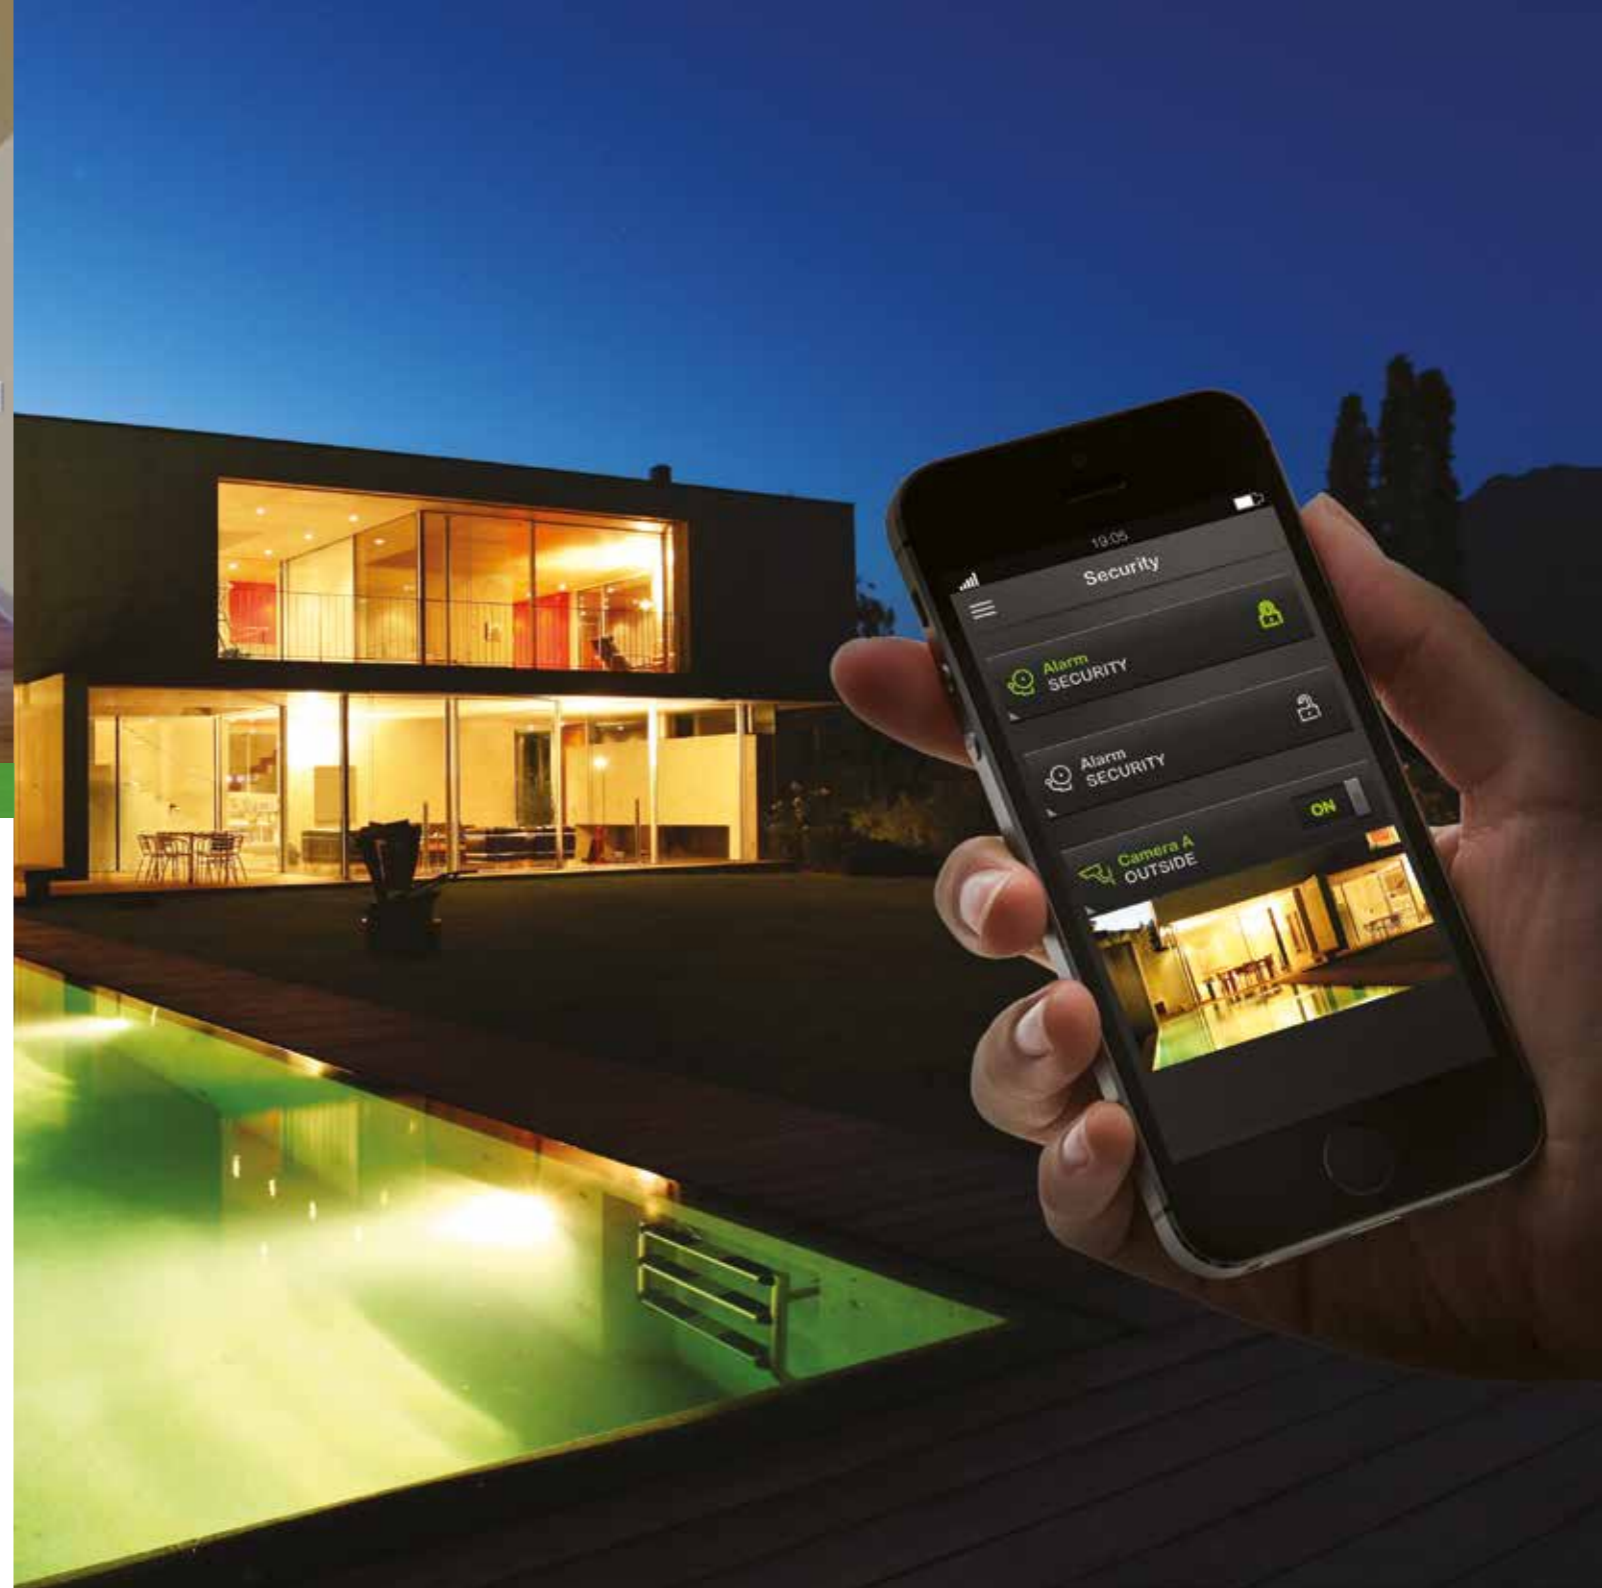

# Wiser Home Control System Architecture

Wiser Home Control fully integrates all four benefits  
**in the palm of your hand**

The **comfort and convenience**  
that comes from complete control

Surround yourself with  
**peace of mind**

## Entertainment that follows you around

Transform your living room into a home theatre. Let your favourite music travel with you from the living room to the garden and all points in between.

Movie scene

## Surround yourself with **peace of mind**

Wiser Home Control interconnects your lights, alarms, web cameras, smartphones and the internet. You can live safe in the knowledge that your home and family are protected at all times

## The limitless possibilities that open up when you are **fully connected**

Remotely monitor and control your home from anywhere in the world at any time. Wisir Home Control also connects you to the world far beyond the physical boundaries of your home