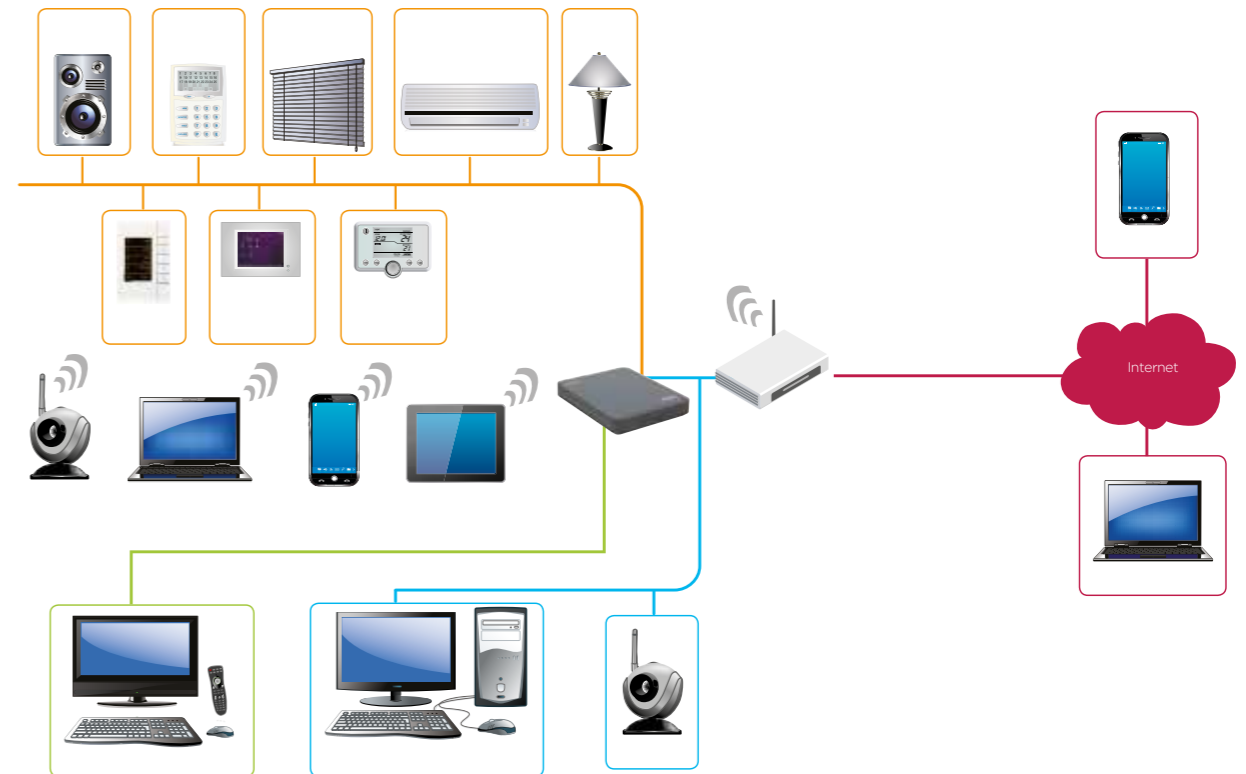

For more information
Download SE Clicker
and scan this page