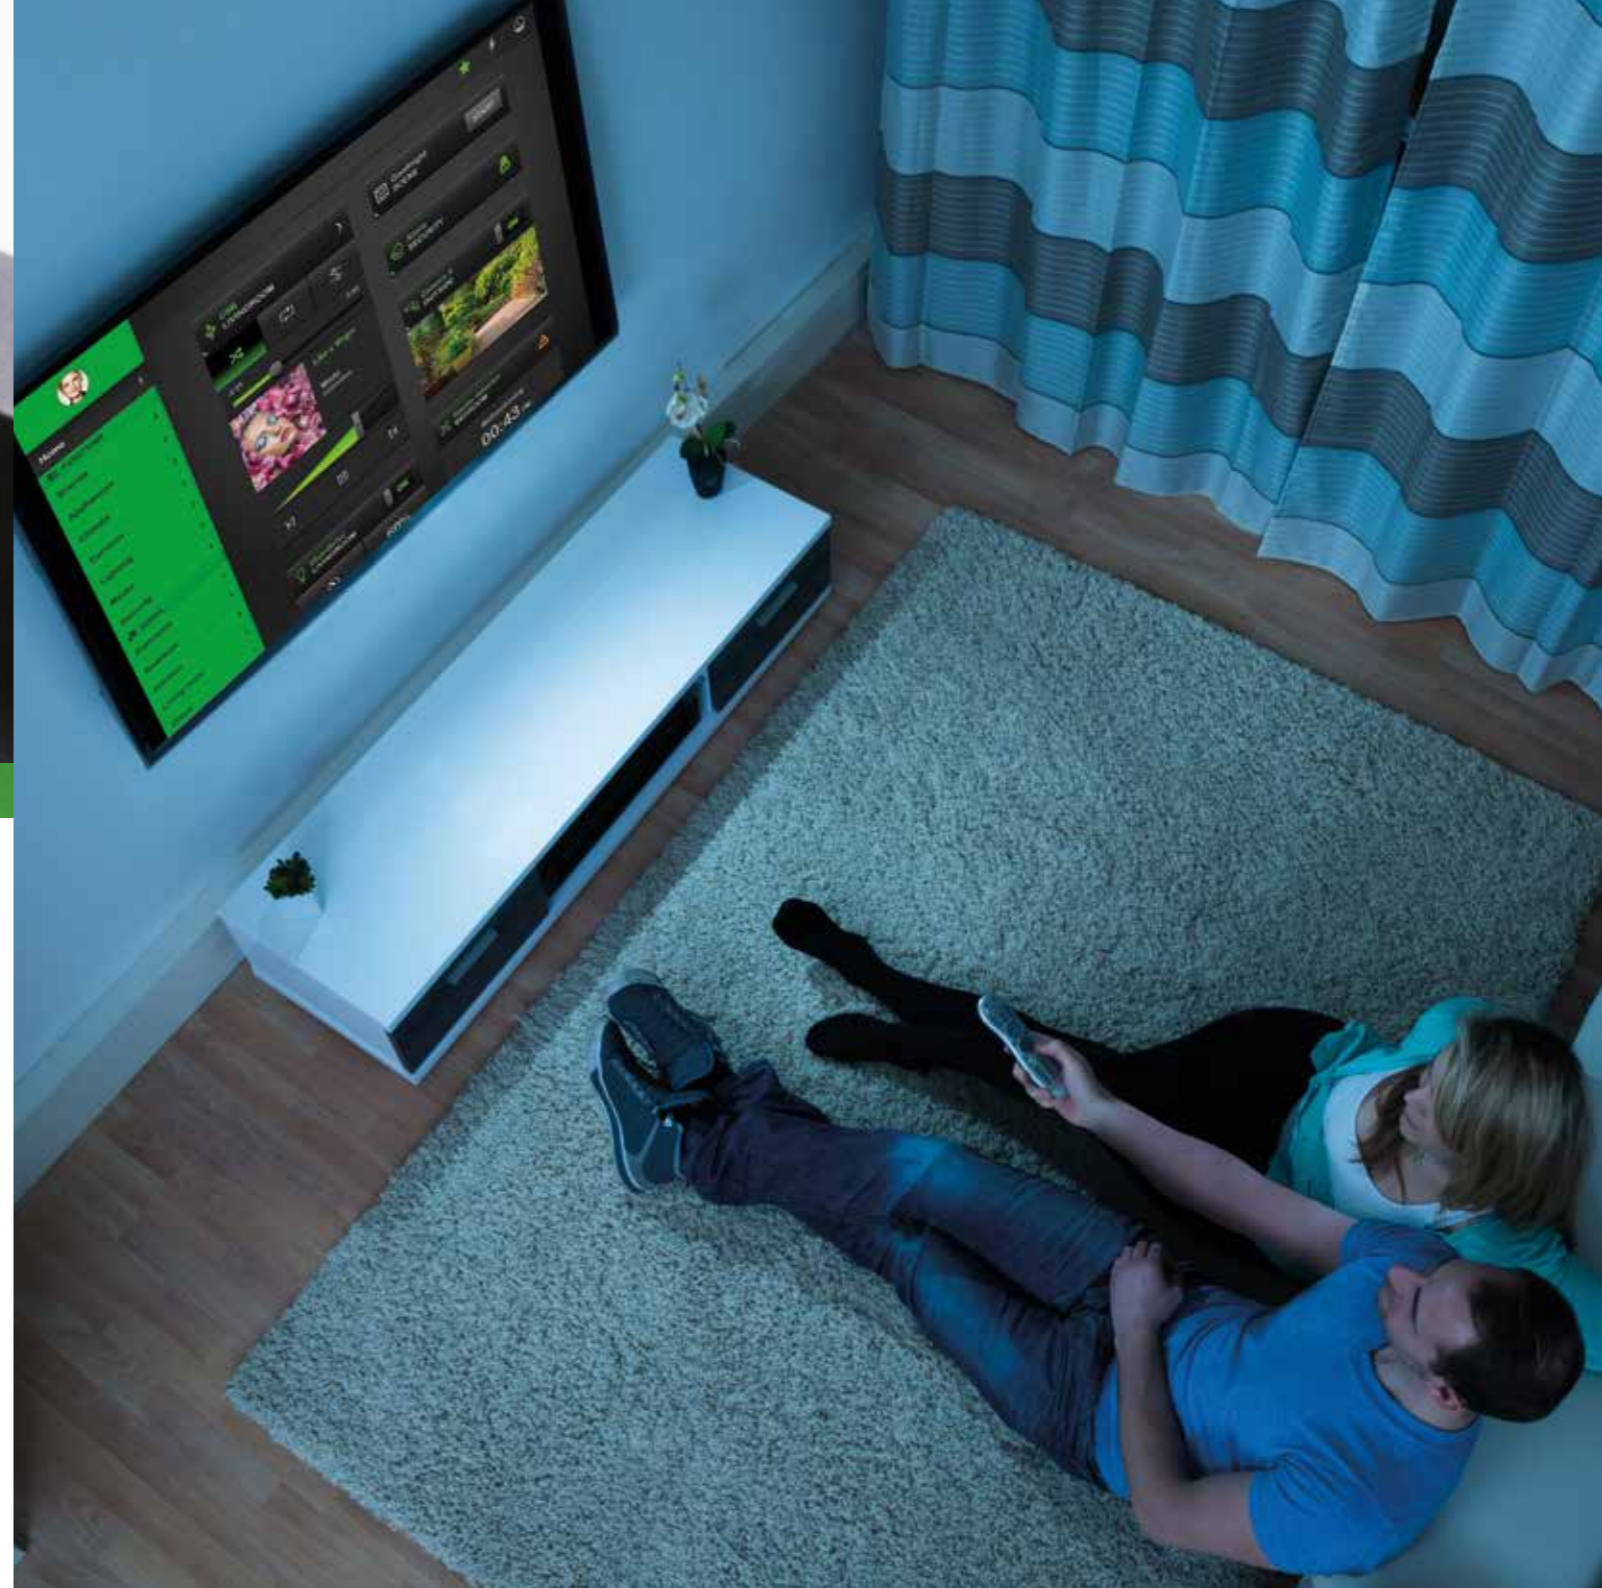

**Entertainment**  
that follows you around

The limitless possibilities that open  
up when you are **fully connected**

For more information  
**Download SE Clicker**  
and scan this page

## The **comfort and convenience** that comes from **complete control**

Wiser Home Control allows you to access your system via any HDMI-equipped TV set. This lets you keep complete control even if your phone battery runs out or you misplace your tablet. Just reach for your nearest control device... and you're all set

Family scene

TV scene

## Entertainment that follows you around

Transform your living room into a home theatre. Let your favourite music travel with you from the living room to the garden and all points in between.

Movie scene